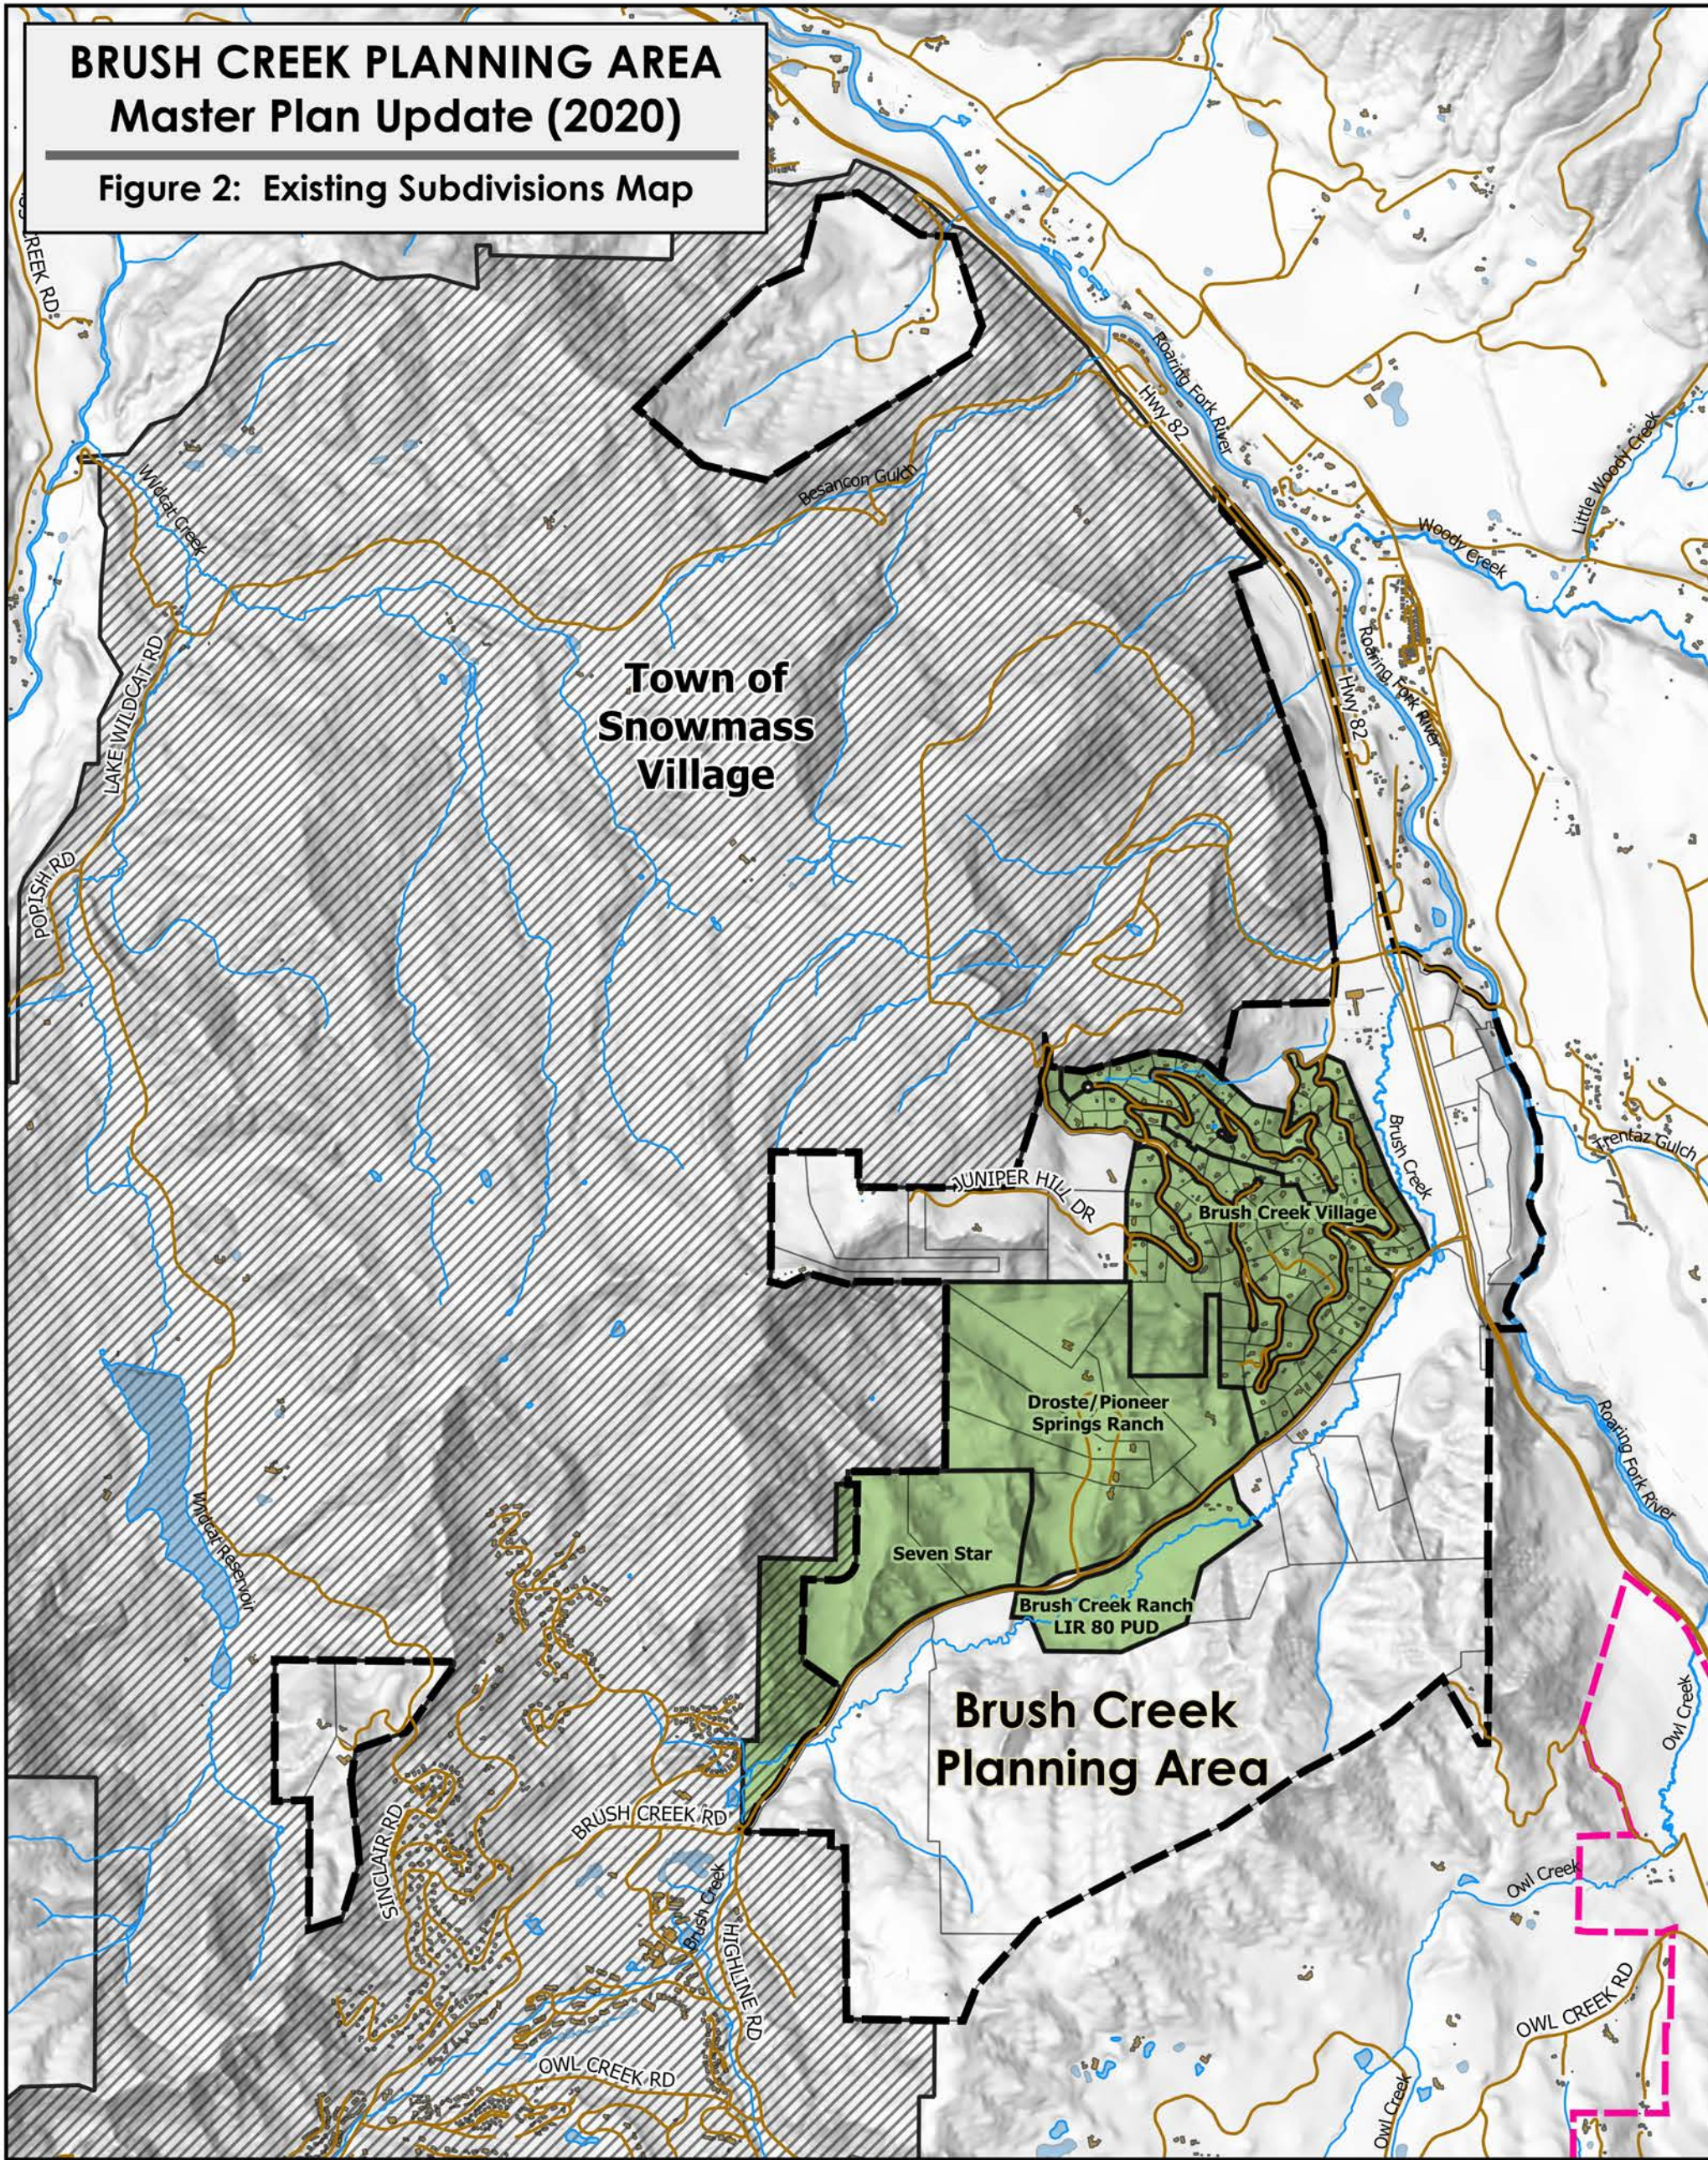

BRUSH CREEK PLANNING AREA Master Plan Update (2020)

Figure 2: Existing Subdivisions Map

LEGEND

- Subdivisions**
- Owl Creek
 - Brush Creek
 - EOS

Base Layers
MasterPlanAreasModifie

- All Filtered
- Castle Creek
- Maroon Creek
- East of Aspen

Date: November 30, 2021

0 2,000 4,000 ft

INDEX MAP

This map is a graphical representation of the features depicted and is not a legal representation. The accuracy may change depending on enlargement or