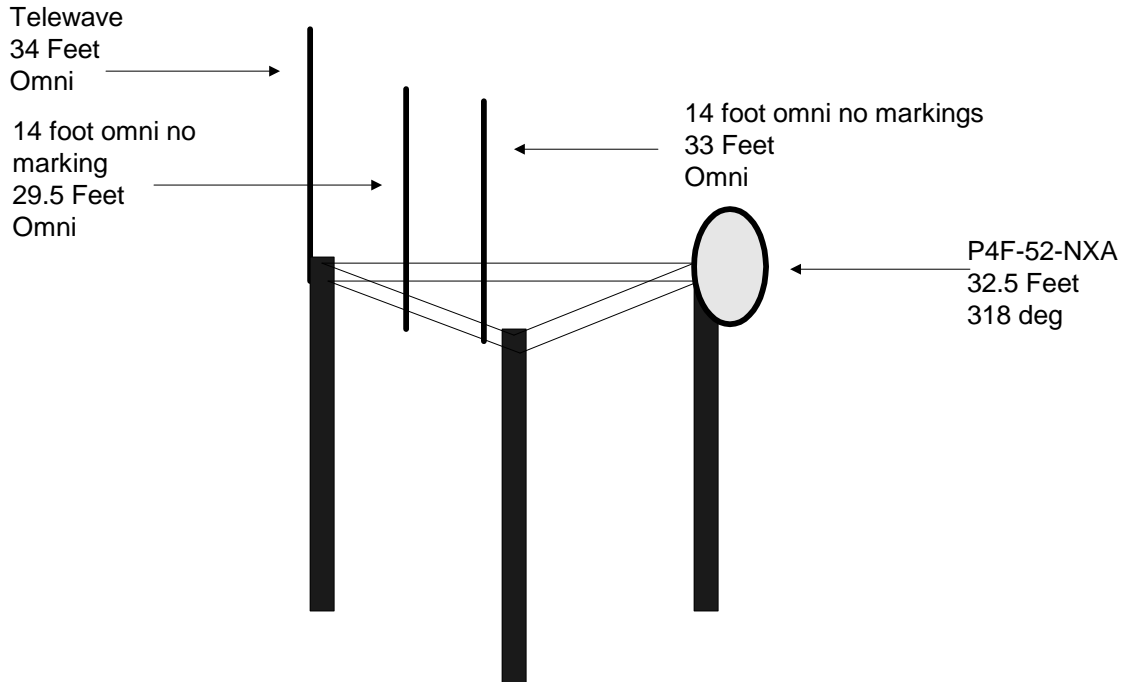

DB-408T-9-P
61.5 Feet
Omni
Yagi-YNT-1523
60 Feet
350 deg.

DB222-A
41.5 Feet
Omni
Andrew P2F-52-NXA
39 Feet
6 deg.

DB ?(disconnected)
30 Feet
Omni

DB222A
66 Feet (mount)
Omni
Top of Tower
67 Feet

DB404-B
58 Feet
Omni

DB222-A
34 Feet
Omni

Tower Foundation
Concrete
27 in. square

Tower Coordinates:
N
W
+/- 7 ft

Ajax
Tower 1
Ajax Tower 1.vsd

Ajax
 Tower 2
 Ajax Tower 2.vsd

Rack 1 & 2 Ajax

1		DB Duplexor DB 4090-A TX 866.0125 RX 821.0125 ITAC 5.25 inches	1
2			2
3			3
4		Open - 3.5 inches	4
5			5
6		Motorola MTR 2000 to above (DB Duplexer) 5.25 inches	6
7			7
8	Open 26.5 inches		8
9			9
10		Motorola MTR 2000 PITROADS 1 5.25 inches	10
11			11
12		FERN 154.280 (Old GE) 4.5 inches	12
13			13
14		Motorola MTR 2000 INDE OPS RX 5.25 inches	14
15			15
16		Mototola Astro Basestation LANTAC 5.25 inches	16
17			17
18	Motorola Quantar Ajax 8.75 inches		18
19			19
20		Motorola MTR 2000 Red Mtn Rx 5.25 inches	20
21			21
22		Open - 3 inches	22
23	NLEC 155.475 MACOM Master III 8.75 inches		23
24		AC Power Strip - 1.75 inches Open 1.75	24
25		Zetron TX Controller - 1.75	25
26			26
27	Power Amplifier LPF 3 (to Combiner #1 /Channel 5) 8.75 inches	Motorola MTR 2000 Pitkin County Paging 5.25 inches	27
28			28
29		Astron 24 V Power Supply 5.25 inches	29
30			30
31	Macom 40, 250 W, 12 V Power Supply for Master II & AMP 8 inches	Zetron Model 37 Repeater Cont. Aspen Fire	31
32			32
33		Motorola MTR 200 Aspen Fire 5.25 inches	33
34			34
35	Open - 1.75 inches		35
36			36
37		Open	37
38			38
39	EMS TAC 154.340 GE Radio to Combiner #3 12 inches		39
40			40
41			41
42			42
43	Open - 1.75 inches		43
44			44
45			45
46	Power Supply M/A-COM GE Radio 7 inches		46
47			47
48	Open		48