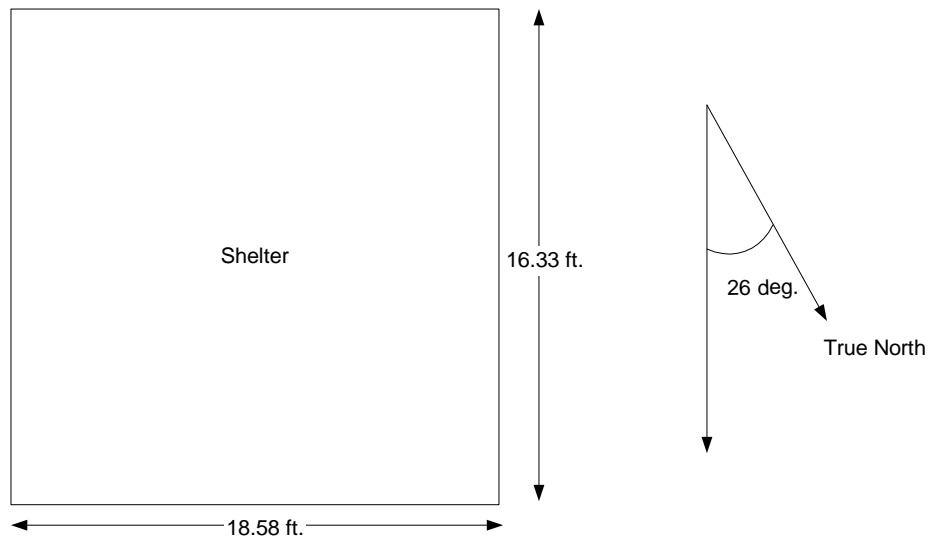

Appendix A.1 - Ajax
(No Translators at This Site)

Ajax
June 27, 2006

Ajax ■
Lat: 39 09 9.9
Lon: 106 49 16.5

Ajax Shelter
June 27, 2006

Site Diagram Ajax

Ajax Site Diagram.vsd

Pericle Communications Company

B36D (only marking)
63 Feet
Omni

DB-408T-9-P
61.5 Feet
Omni
Yagi-YNT-1523
60 Feet
350 deg.

DB222-A
41.5 Feet
Omni
Andrew P2F-52-NXA
39 Feet
6 deg.

DB ?(disconnected)
30 Feet
Omni

DB222A
66 Feet (mount)
Omni
Top of Tower
67 Feet

DB404-B
58 Feet
Omni