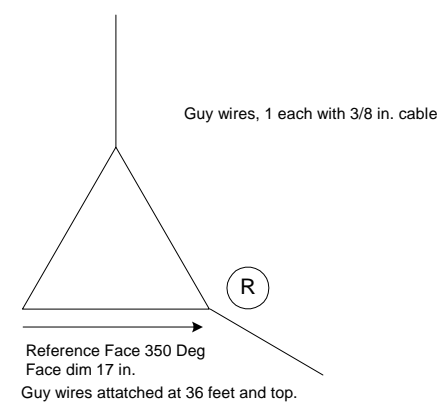

Appendix A.1 - Ajax
(No Translators at This Site)

Ajax
June 27, 2006

Ajax ■
Lat: 39 09 9.9
Lon: 106 49 16.5

Ajax Shelter
June 27, 2006

Site Diagram Ajax

Ajax Site Diagram.vsd

Pericle Communications Company

B36D (only marking)
63 Feet
Omni

DB-408T-9-P
61.5 Feet
Omni
Yagi-YNT-1523
60 Feet
350 deg.

DB222-A
41.5 Feet
Omni
Andrew P2F-52-NXA
39 Feet
6 deg.

DB ?(disconnected)
30 Feet
Omni

DB222A
66 Feet (mount)
Omni
Top of Tower
67 Feet

DB404-B
58 Feet
Omni

DB222-A
34 Feet
Omni

Tower Foundation
Concrete
27 in. square

Tower Coordinates:
N
W
+/- 7 ft

Ajax
Tower 1
Ajax Tower 1.vsd

Ajax
 Tower 2
 Ajax Tower 2.vsd

Rack 1 & 2 Ajax

1		DB Duplexor DB 4090-A TX 866.0125 RX 821.0125 ITAC 5.25 inches	1
2			2
3			3
4		Open - 3.5 inches	4
5			5
6		Motorola MTR 2000 to above (DB Duplexer) 5.25 inches	6
7			7
8	Open 26.5 inches		8
9			9
10		Motorola MTR 2000 PITROADS 1 5.25 inches	10
11			11
12		FERN 154.280 (Old GE) 4.5 inches	12
13			13
14		Motorola MTR 2000 INDE OPS RX 5.25 inches	14
15			15
16		Mototola Astro Basestation LANTAC 5.25 inches	16
17			17
18	Motorola Quantar Ajax 8.75 inches		18
19			19
20		Motorola MTR 2000 Red Mtn Rx 5.25 inches	20
21			21
22		Open - 3 inches	22
23	NLEC 155.475 MACOM Master III 8.75 inches		23
24		AC Power Strip - 1.75 inches Open 1.75	24
25		Zetron TX Controller - 1.75	25
26			26
27	Power Amplifier LPF 3 (to Combiner #1 /Channel 5) 8.75 inches	Motorola MTR 2000 Pitkin County Paging 5.25 inches	27
28			28
29		Astron 24 V Power Supply 5.25 inches	29
30			30
31	Macom 40, 250 W, 12 V Power Supply for Master II & AMP 8 inches	Zetron Model 37 Repeater Cont. Aspen Fire	31
32			32
33		Motorola MTR 200 Aspen Fire 5.25 inches	33
34			34
35	Open - 1.75 inches		35
36			36
37		Open	37
38			38
39	EMS TAC 154.340 GE Radio to Combiner #3 12 inches		39
40			40
41			41
42			42
43	Open - 1.75 inches		43
44			44
45			45
46	Power Supply M/A-COM GE Radio 7 inches		46
47			47
48	Open		48