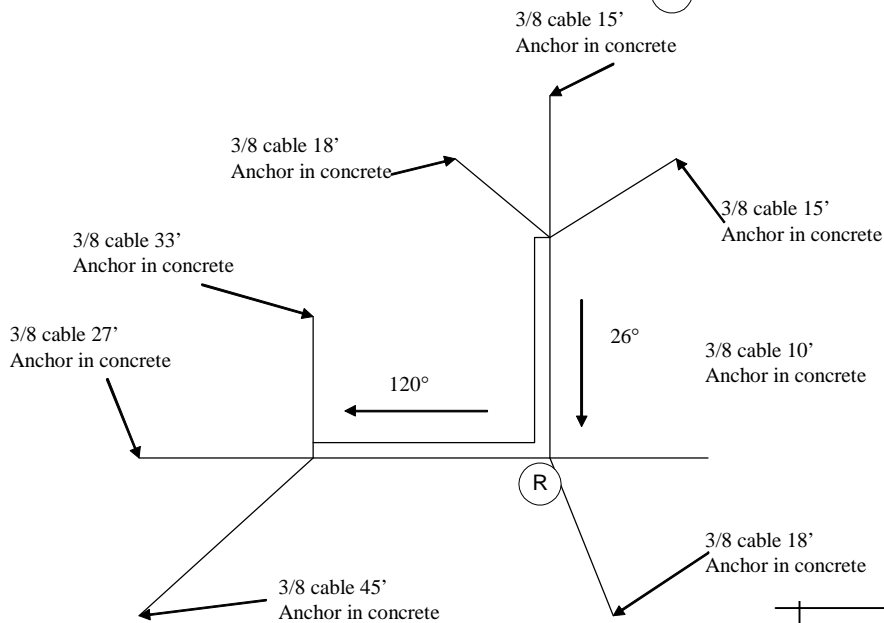

DB-408T-9-P
61.5 Feet
Omni
Yagi-YNT-1523
60 Feet
350 deg.

DB222-A
41.5 Feet
Omni
Andrew P2F-52-NXA
39 Feet
6 deg.

DB ?(disconnected)
30 Feet
Omni

DB222A
66 Feet (mount)
Omni
Top of Tower
67 Feet

DB404-B
58 Feet
Omni

DB222-A
34 Feet
Omni

Tower Foundation
Concrete
27 in. square

Tower Coordinates:
N
W
+/- 7 ft

Ajax
Tower 1
Ajax Tower 1.vsd

Ajax
 Tower 2
 Ajax Tower 2.vsd

Rack 1 & 2 Ajax

1		DB Duplexor DB 4090-A TX 866.0125 RX 821.0125 ITAC 5.25 inches	1
2			2
3			3
4		Open - 3.5 inches	4
5			5
6		Motorola MTR 2000 to above (DB Duplexer) 5.25 inches	6
7			7
8	Open 26.5 inches		8
9			9
10		Motorola MTR 2000 PITROADS 1 5.25 inches	10
11			11
12		FERN 154.280 (Old GE) 4.5 inches	12
13			13
14		Motorola MTR 2000 INDE OPS RX 5.25 inches	14
15			15
16		Mototola Astro Basestation LANTAC 5.25 inches	16
17			17
18	Motorola Quantar Ajax 8.75 inches		18
19			19
20		Motorola MTR 2000 Red Mtn Rx 5.25 inches	20
21			21
22		Open - 3 inches	22
23	NLEC 155.475 MACOM Master III 8.75 inches		23
24		AC Power Strip - 1.75 inches Open 1.75	24
25		Zetron TX Controller - 1.75	25
26			26
27	Power Amplifier LPF 3 (to Combiner #1 /Channel 5) 8.75 inches	Motorola MTR 2000 Pitkin County Paging 5.25 inches	27
28			28
29		Astron 24 V Power Supply 5.25 inches	29
30			30
31	Macom 40, 250 W, 12 V Power Supply for Master II & AMP 8 inches	Zetron Model 37 Repeater Cont. Aspen Fire	31
32			32
33		Motorola MTR 200 Aspen Fire 5.25 inches	33
34			34
35	Open - 1.75 inches		35
36			36
37		Open	37
38			38
39	EMS TAC 154.340 GE Radio to Combiner #3 12 inches		39
40			40
41			41
42			42
43	Open - 1.75 inches		43
44			44
45			45
46	Power Supply M/A-COM GE Radio 7 inches		46
47			47
48	Open		48