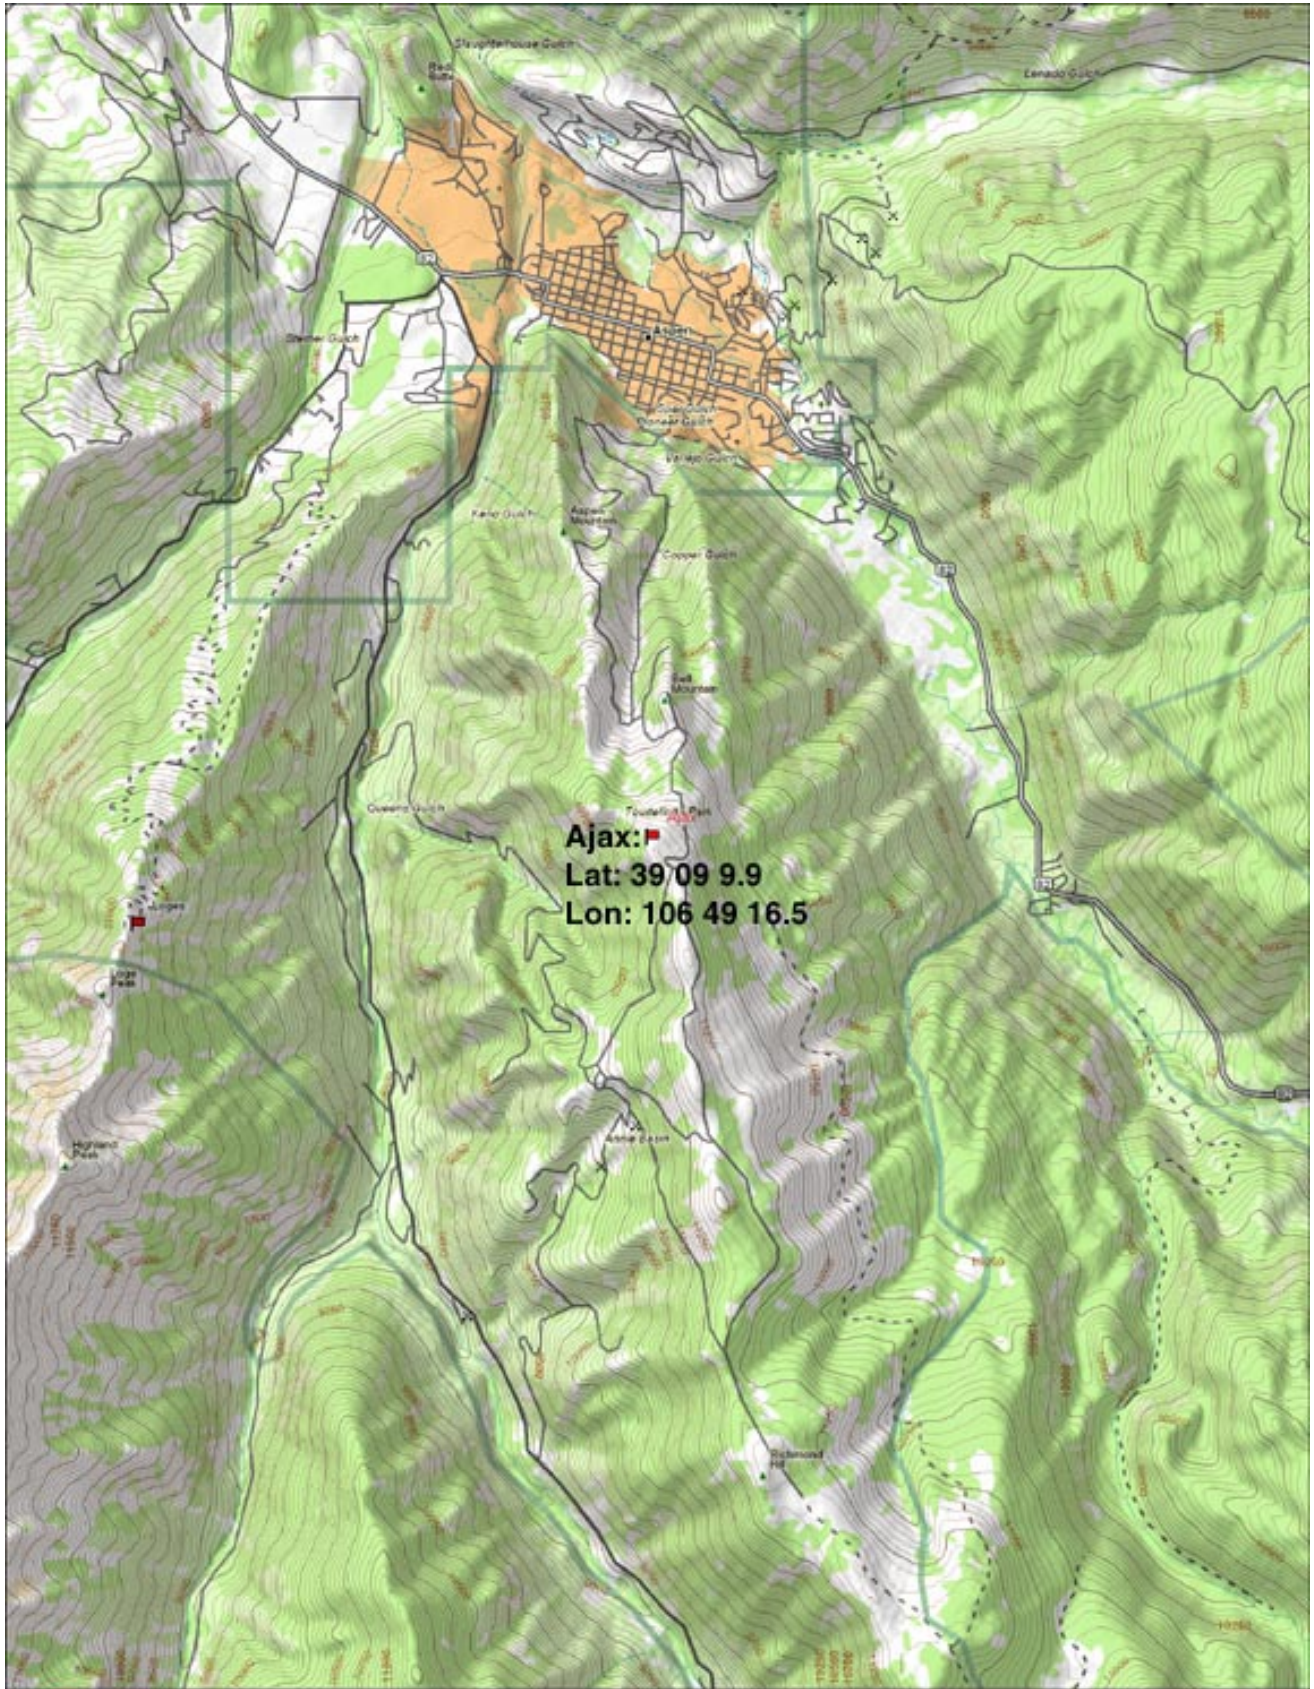

Appendix A.1 - Ajax
(No Translators at This Site)

Ajax
June 27, 2006

Ajax ■
Lat: 39 09 9.9
Lon: 106 49 16.5

Ajax Shelter
June 27, 2006

Site Diagram Ajax

Ajax Site Diagram.vsd

Pericle Communications Company

B36D (only marking)
63 Feet
Omni

DB-408T-9-P
61.5 Feet
Omni
Yagi-YNT-1523
60 Feet
350 deg.

DB222-A
41.5 Feet
Omni
Andrew P2F-52-NXA
39 Feet
6 deg.

DB ?(disconnected)
30 Feet
Omni

DB222A
66 Feet (mount)
Omni
Top of Tower
67 Feet

DB404-B
58 Feet
Omni

DB222-A
34 Feet
Omni

Tower Foundation
Concrete
27 in. square

Tower Coordinates:
N
W
+/- 7 ft

Ajax
Tower 1
Ajax Tower 1.vsd

Ajax
 Tower 2
 Ajax Tower 2.vsd

Rack 1 & 2 Ajax

1		DB Duplexor DB 4090-A TX 866.0125 RX 821.0125 ITAC 5.25 inches	1
2			2
3			3
4		Open - 3.5 inches	4
5			5
6		Motorola MTR 2000 to above (DB Duplexer) 5.25 inches	6
7			7
8	Open 26.5 inches		8
9			9
10		Motorola MTR 2000 PITROADS 1 5.25 inches	10
11			11
12		FERN 154.280 (Old GE) 4.5 inches	12
13			13
14		Motorola MTR 2000 INDE OPS RX 5.25 inches	14
15			15
16		Mototola Astro Basestation LANTAC 5.25 inches	16
17			17
18	Motorola Quantar Ajax 8.75 inches		18
19			19
20		Motorola MTR 2000 Red Mtn Rx 5.25 inches	20
21			21
22		Open - 3 inches	22
23	NLEC 155.475 MACOM Master III 8.75 inches		23
24		AC Power Strip - 1.75 inches Open 1.75	24
25		Zetron TX Controller - 1.75	25
26			26
27	Power Amplifier LPF 3 (to Combiner #1 /Channel 5) 8.75 inches	Motorola MTR 2000 Pitkin County Paging 5.25 inches	27
28			28
29		Astron 24 V Power Supply 5.25 inches	29
30			30
31	Macom 40, 250 W, 12 V Power Supply for Master II & AMP 8 inches	Zetron Model 37 Repeater Cont. Aspen Fire	31
32			32
33		Motorola MTR 200 Aspen Fire 5.25 inches	33
34			34
35	Open - 1.75 inches		35
36			36
37		Open	37
38			38
39	EMS TAC 154.340 GE Radio to Combiner #3 12 inches		39
40			40
41			41
42			42
43	Open - 1.75 inches		43
44			44
45			45
46	Power Supply M/A-COM GE Radio 7 inches		46
47			47
48	Open		48