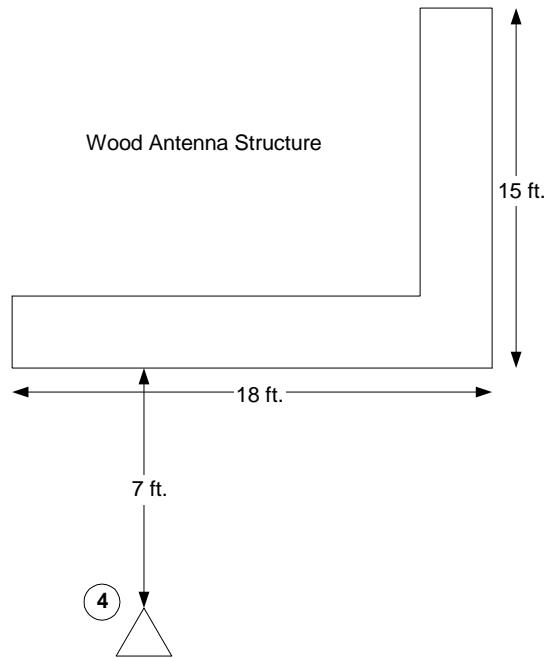

Appendix A.1 - Ajax
(No Translators at This Site)

Ajax
June 27, 2006

Ajax ■
Lat: 39 09 9.9
Lon: 106 49 16.5

Ajax Shelter
June 27, 2006

Site Diagram Ajax

Ajax Site Diagram.vsd

Pericle Communications Company

B36D (only marking)
63 Feet
Omni

DB-408T-9-P
61.5 Feet
Omni
Yagi-YNT-1523
60 Feet
350 deg.

DB222-A
41.5 Feet
Omni
Andrew P2F-52-NXA
39 Feet
6 deg.

DB ?(disconnected)
30 Feet
Omni

DB222A
66 Feet (mount)
Omni
Top of Tower
67 Feet

DB404-B
58 Feet
Omni

DB222-A
34 Feet
Omni

Tower Foundation
Concrete
27 in. square

Tower Coordinates:
N
W
+/- 7 ft

Ajax
Tower 1
Ajax Tower 1.vsd

Ajax
 Tower 2
 Ajax Tower 2.vsd

Rack 1 & 2 Ajax

1		DB Duplexor DB 4090-A TX 866.0125 RX 821.0125 ITAC 5.25 inches	1
2			2
3			3
4		Open - 3.5 inches	4
5			5
6		Motorola MTR 2000 to above (DB Duplexer) 5.25 inches	6
7			7
8	Open 26.5 inches		8
9			9
10		Motorola MTR 2000 PITROADS 1 5.25 inches	10
11			11
12		FERN 154.280 (Old GE) 4.5 inches	12
13			13
14		Motorola MTR 2000 INDE OPS RX 5.25 inches	14
15			15
16		Mototola Astro Basestation LANTAC 5.25 inches	16
17			17
18	Motorola Quantar Ajax 8.75 inches		18
19			19
20		Motorola MTR 2000 Red Mtn Rx 5.25 inches	20
21			21
22		Open - 3 inches	22
23	NLEC 155.475 MACOM Master III 8.75 inches		23
24		AC Power Strip - 1.75 inches Open 1.75	24
25		Zetron TX Controller - 1.75	25
26			26
27	Power Amplifier LPF 3 (to Combiner #1 /Channel 5) 8.75 inches	Motorola MTR 2000 Pitkin County Paging 5.25 inches	27
28			28
29		Astron 24 V Power Supply 5.25 inches	29
30			30
31	Macom 40, 250 W, 12 V Power Supply for Master II & AMP 8 inches	Zetron Model 37 Repeater Cont. Aspen Fire	31
32			32
33		Motorola MTR 200 Aspen Fire 5.25 inches	33
34			34
35	Open - 1.75 inches		35
36			36
37		Open	37
38			38
39	EMS TAC 154.340 GE Radio to Combiner #3 12 inches		39
40			40
41			41
42			42
43	Open - 1.75 inches		43
44			44
45			45
46	Power Supply M/A-COM GE Radio 7 inches		46
47			47
48	Open		48